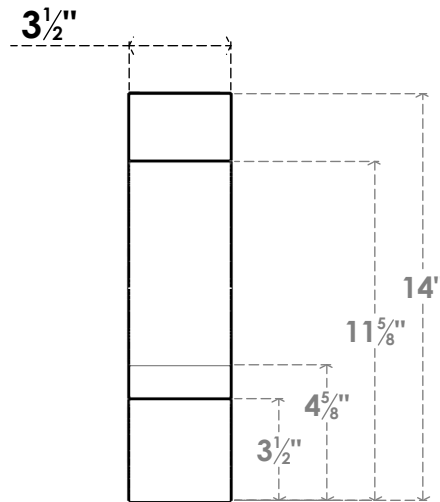

ITEM NUMBER: BRCPC035X10000X14000BOA

3 1/2"W X 10"D X 14"H BALBOA ARCHITECTURAL GRADE PVC CLOSED KNEE BRACE

SIDE PROFILE

FRONT PROFILE

ISOMETRIC

EKENA MILLWORK
2300 WEST MAIN ST.
CLARKSVILLE, TX 75426
TOLL FREE: 866-607-0453
WWW.EKENAMILLWORK.COM