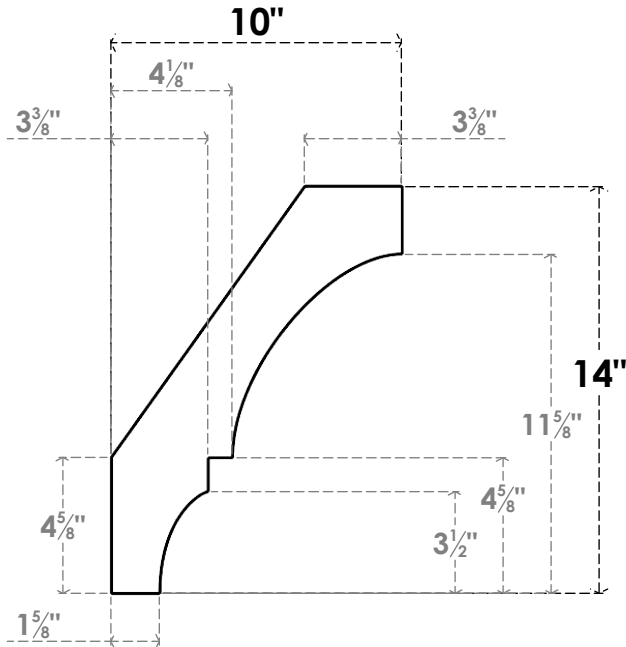

ITEM NUMBER: BRCPC035X10000X14000BOA

3 1/2"W X 10"D X 14"H BALBOA ARCHITECTURAL GRADE PVC CLOSED KNEE BRACE

SIDE PROFILE

FRONT PROFILE

ISOMETRIC

EKENA MILLWORK
2300 WEST MAIN ST.
CLARKSVILLE, TX 75426
TOLL FREE: 866-607-0453
WWW.EKENAMILLWORK.COM